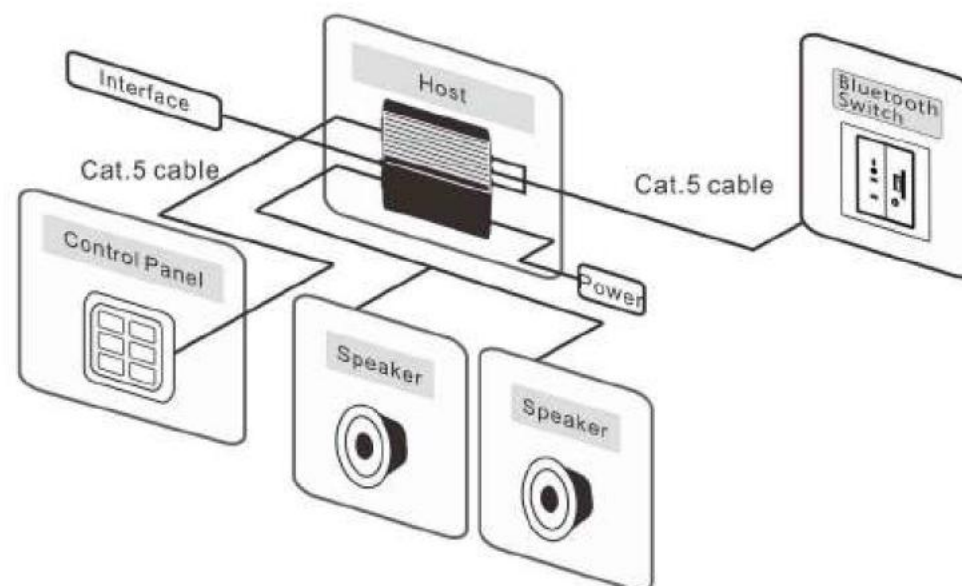

Description

FM stereo, with automatic search function and large storage capacity for over 40 radio stations .
Equipped with IPHONE, IPAD, IPOD TOUCH, USB interface, and can be for IPHONE, IPAD, IPOD TOUCH Charging.
Easy to do the transfer to audio and video, simple operation.
Meet different tone requirements.
Support mobile phone bluetooth music play.
White color backlight design.
Perfect protection system, with overheating, overloading and short circuit protection.

• Structure

PIR Sensor

- Infrared sensor with 1 gang on / off control
- Time delay can be from 1 minute to 20 minutes
- Maximum 15 meters detecting distance
- Loads can be lights, fans, or other kinds of electrical devices