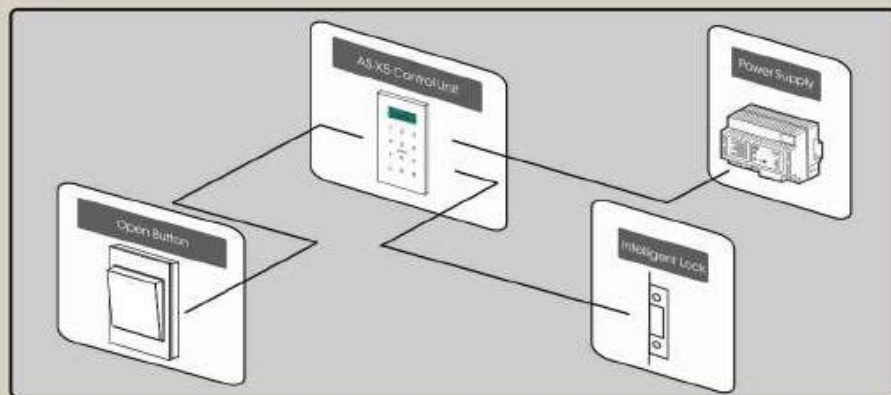

Shaver Switch

Sensor Switch

SOS Switch

Blank Switch

Doorbell Switch

Do Not Disturb
Make Up Room

Access Control

AS-X5 Control Unit

X5 is an access control device for single door or specific entrance with card reader inside, keyboard and electric lock controller, providing Mifare S50 non-contacting cards unlock function together with code. Furthermore, it is easy operation with access records checking, ID card data backup /recovery and LCD display functions.

Combined with access control software, X5 offers permission setting and management, supervisory control and data acquisition, realizing access control automation and scientific security management. X5, easy installation and excellent scalability, is widely used in Bank, office, computer room, Intelligent Community, Hospital, Hotel, Factory and so on.