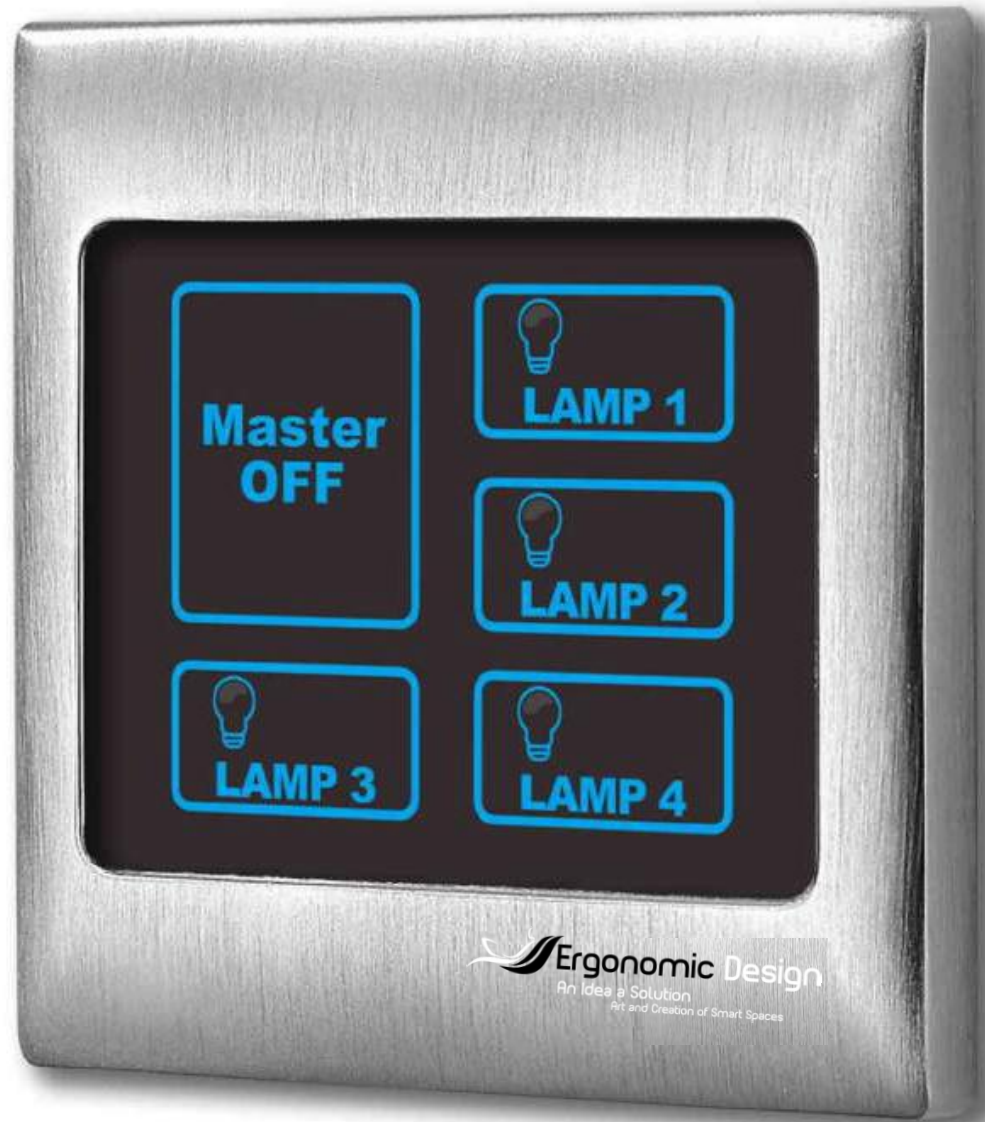

Features:

- * Touch panel design
- * LED back light Induction
- * Multi-way control
- * Gesture control
- * Scenario setting

Light Switch

TA-T100/ST Series

Bronze

Gold

Silver

HR1000-GL

HR1000A-GL

HR1000-AL (Silver)

HR1000-AL (Black)

AXL-ST

AXL-LE

SK-T2000L1

SK-T2000L2

SK-T2000L3

SK-T2000L4

SK-T2000L3M

Light Switch

SK-T2000L4-M

Specification

MCU processor	3.6864MHz MCU
Key	Can customize 1~5 bit touch keys
Current loading	Light switch : 4A Dimmer : 200W/400W
Dissipation power	1.2w
Service life	If contact is 240v, it is more than 100 thousand times for use while full load ; touch panel keys can be one million times.
Operating temperature	-10°C~60°C
Operating humidity	At 50°C 10%~95%RH
Environment	Transport and store temperature range:-20°C~80°C
Installation	Install to the standard BS4662 switch box with screw and thickening bracket.
Dimension	W86mm X H86mm X D42mm
Applicable	Incandescent lamp; Fluorescent lamp, 12v spotlight with transformer, 220v spotlight
Dimmer applicable	Incandescent lamp

Dimmer

Dim the light to different brightness, providing you comfortable and warm atmosphere.

100%
90%
60%
50%
30%
0%

SK-T2300D1

SK-T2300D2

TA-100/ST-D1

TA-100/ST-D2

SK-T2000D1