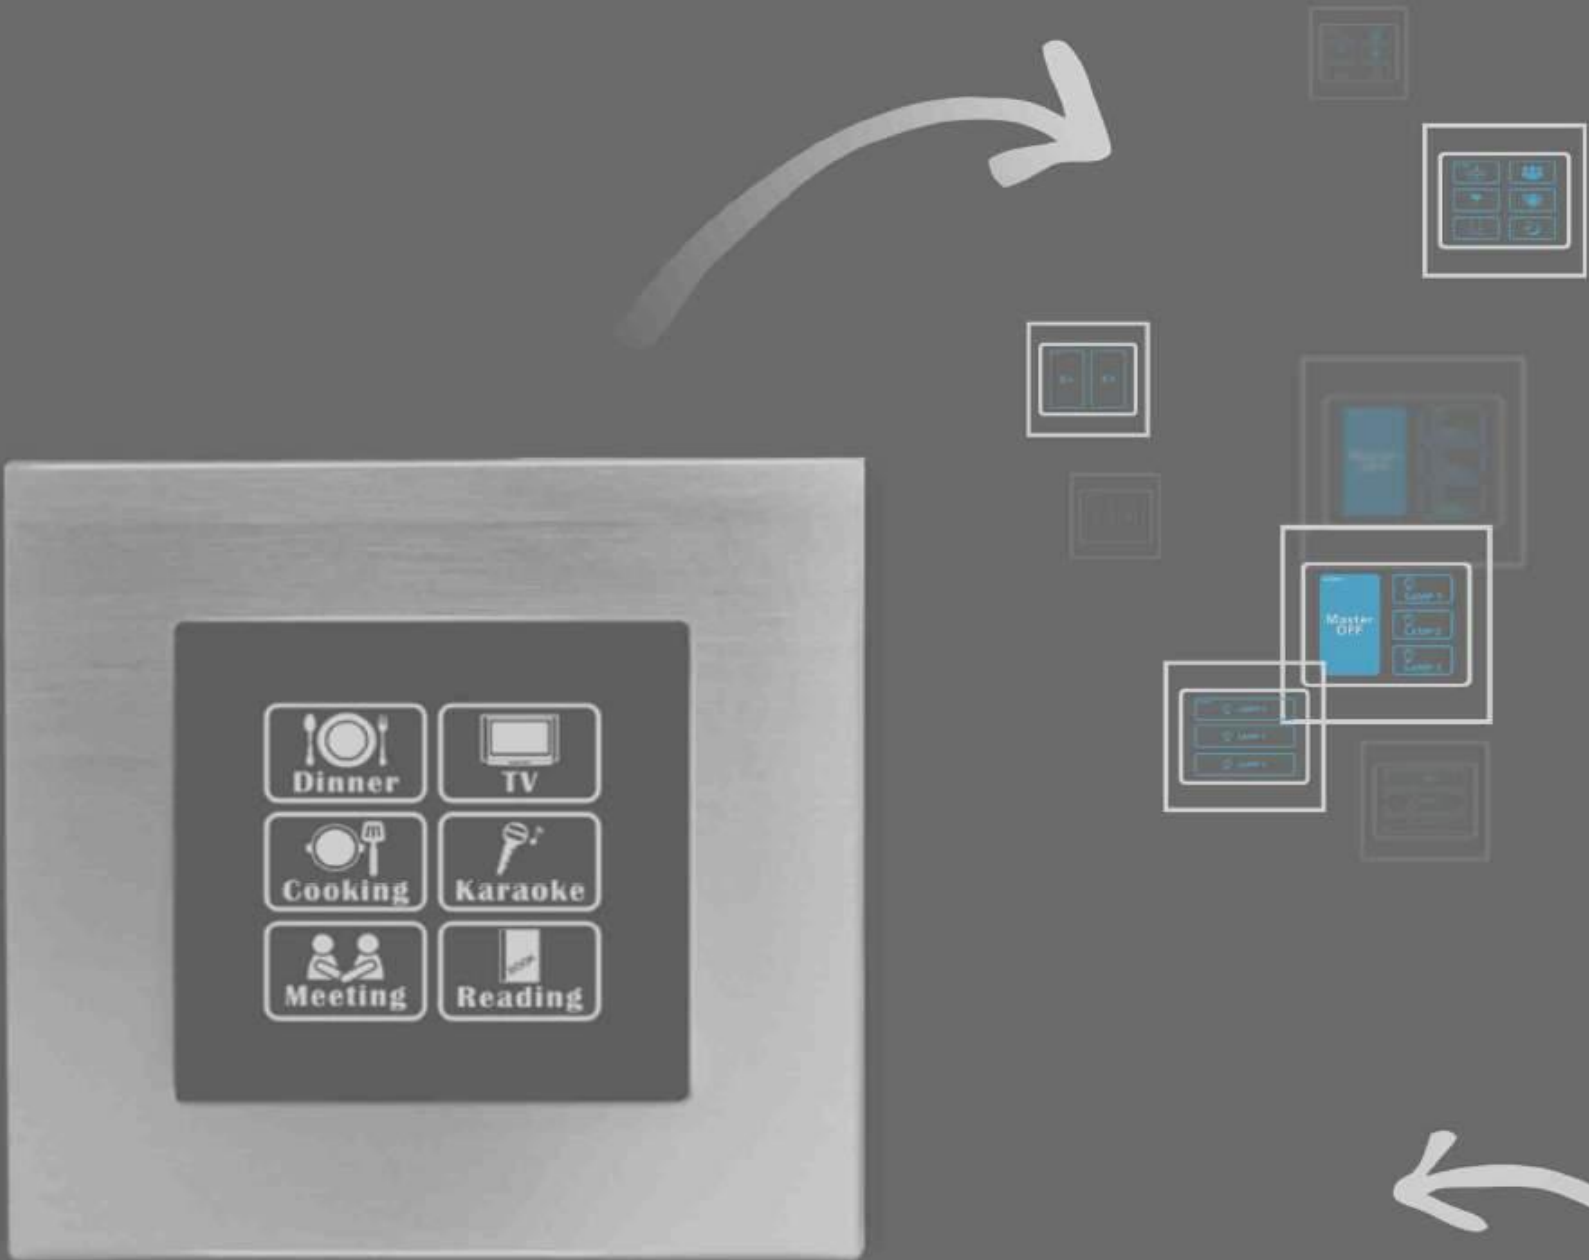

Networking Switch

Lighting Control

Scenario Control

amazon

KNX

APPLE HOMEKIT

ZIGBEE

CAN-BUS

Dimming Control

Curtain Control

AC Control

IR Transponder

Lighting Control

Touch the switch, to control the light On / Off.
With backlight indicator, easy operation and clear display.

Light Switch

Appearance: Super-luxury design and different color choices
Personality delay: 15 seconds delay after removing the card
Flexible Control: Infrared remote control available
Brightness light-dimming: Meet different needs of light intensity

Features:

- * Touch panel design
- * LED back light Induction
- * Multi-way control
- * Gesture control
- * Scenario setting

Light Switch

TA-T100/ST Series

Bronze

Gold

Silver

HR1000-GL