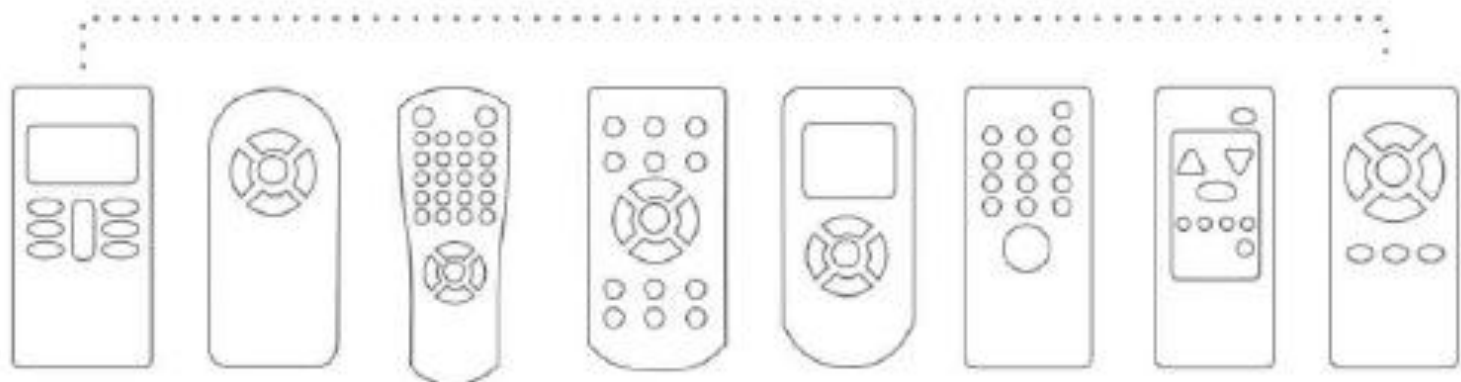

PIR sensor is to turn on / off the loads automatically by detecting person moving within a space .

Door

Corridor

Stairs

Room

Office

IR Transponder

With IR transponder, you can control all electrical devices by IVOR panels instead of all kind of annoying remote.

C-Series

I-Series

X5 Access Control

- Opening door by shaking mobile phone
- Remote opening doors function
- Rights management

What does "No Card Times"
bring to us?

Sockets

UK Socket

Russian Socket