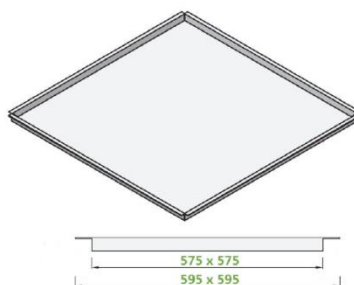

## Hot Sale Ceiling Models

**Clip-in**  
 $300 \times 300$  ;  $600 \times 600$   
 $700 \times 700$  ;  $800 \times 800$   
 Or Customized  
 (Unit: mm)

**Clip-in**  
 $300 \times 450$  ;  $300 \times 600$   
 $300 \times 1200$  ;  $400 \times 1200$   
 $500 \times 1300$  ;  $600 \times 1200$   
 Or Customized  
 (Unit: mm)

## Lay - in Ceiling Models

**Lay-in**  
 Up:  $595 \times 595$   
 Down:  $585 \times 585$   
 Height: 8 / 10  
 Or Customized  
 (Unit: mm)

**Lay-in**  
 Up:  $595 \times 595$   
 Down:  $575 \times 575$   
 Height: 8 / 10 / 17.5  
 Or Customized  
 (Unit: mm)

Strip Ceiling Models

**Strip Ceiling**

- 50 × up to 6000
- 100 × up to 6000
- 150 × up to 6000
- 200 × up to 6000
- 300 × up to 6000

Strip ceilings are available in lengths up to a maximum of 6000mm

### **Non-Standard Ceiling & Wall Panels**

Width: Up to a maximum of 2000mm

Length: Up to a maximum of 6000mm

Non-standard ceiling & Wall panels are available in customized designs and sizes according to project's requirements.