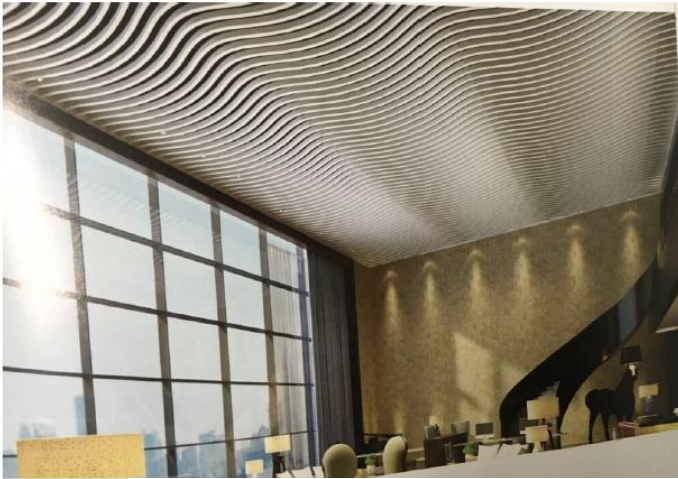

Size: H100*W40*L2000mm