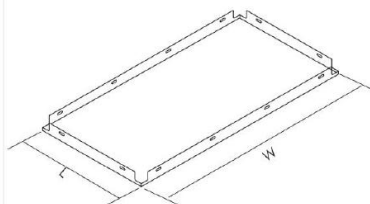

## Hot Sale Ceiling Models

**Clip-in**  
 $300 \times 300$  ;  $600 \times 600$   
 $700 \times 700$  ;  $800 \times 800$   
 Or Customized  
 (Unit: mm)

**Clip-in**  
 $300 \times 450$  ;  $300 \times 600$   
 $300 \times 1200$  ;  $400 \times 1200$   
 $500 \times 1300$  ;  $600 \times 1200$   
 Or Customized  
 (Unit: mm)

## Lay - in Ceiling Models

**Lay-in**  
 Up:  $595 \times 595$   
 Down:  $585 \times 585$   
 Height: 8 / 10  
 Or Customized  
 (Unit: mm)

**Lay-in**  
 Up:  $595 \times 595$   
 Down:  $575 \times 575$   
 Height: 8 / 10 / 17.5  
 Or Customized  
 (Unit: mm)

Strip Ceiling Models

**Strip Ceiling**

- 50 × up to 6000
- 100 × up to 6000
- 150 × up to 6000
- 200 × up to 6000
- 300 × up to 6000

Strip ceilings are available in lengths up to a maximum of 6000mm

### **Non-Standard Ceiling & Wall Panels**

Width: Up to a maximum of 2000mm

Length: Up to a maximum of 6000mm

Non-standard ceiling & Wall panels are available in customized designs and sizes according to project's requirements.