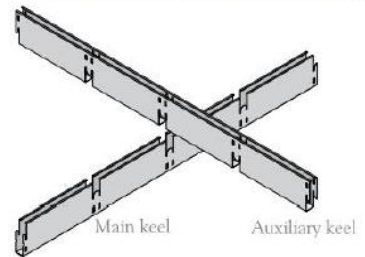

## Open Cell Ceiling

### Open Cell Ceiling

Width: 10 / 15 / 20 / 30mm

Height: 30 / 40 / 50 / 60 / 80 / 100mm

Open cell ceilings are available in lengths up to a maximum of 2000mm

Screen Ceiling

**Screen Ceiling**

Height: 100 / 125 / 150mm