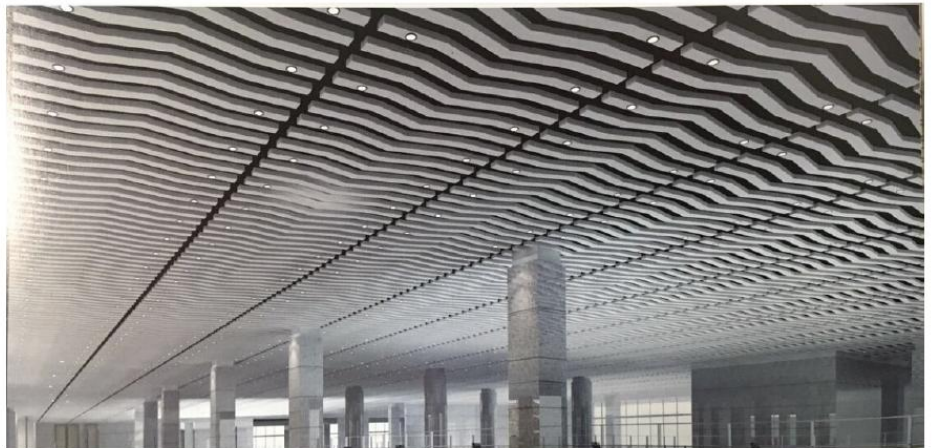

Size: H40*W100*L2000mm