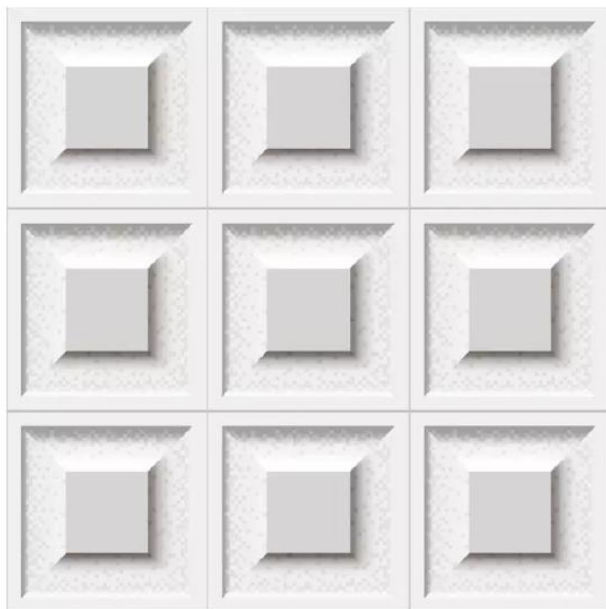

### Sun-Louvers

Width: 84mm

Sun-Louvers are available in lengths up to a maximum of 6000mm

Ceiling

Size: 600 × 600mm  
Color: Wooden color

Ceiling

Baffle Ceiling

Horizontal waves baffle ceiling