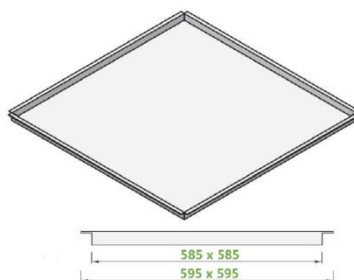

## Hot Sale Ceiling Models

**Clip-in**  
 $300 \times 300$  ;  $600 \times 600$   
 $700 \times 700$  ;  $800 \times 800$   
 Or Customized  
 (Unit: mm)

**Clip-in**  
 $300 \times 450$  ;  $300 \times 600$   
 $300 \times 1200$  ;  $400 \times 1200$   
 $500 \times 1300$  ;  $600 \times 1200$   
 Or Customized  
 (Unit: mm)

## Lay - in Ceiling Models

**Lay-in**  
 Up:  $595 \times 595$   
 Down:  $585 \times 585$   
 Height: 8 / 10  
 Or Customized  
 (Unit: mm)

**Lay-in**  
 Up:  $595 \times 595$   
 Down:  $575 \times 575$   
 Height: 8 / 10 / 17.5  
 Or Customized  
 (Unit: mm)

Strip Ceiling Models

**Strip Ceiling**

- 50 × up to 6000
- 100 × up to 6000
- 150 × up to 6000
- 200 × up to 6000
- 300 × up to 6000

Strip ceilings are available in lengths up to a maximum of 6000mm

### **Non-Standard Ceiling & Wall Panels**

Width: Up to a maximum of 2000mm

Length: Up to a maximum of 6000mm

Non-standard ceiling & Wall panels are available in customized designs and sizes according to project's requirements.