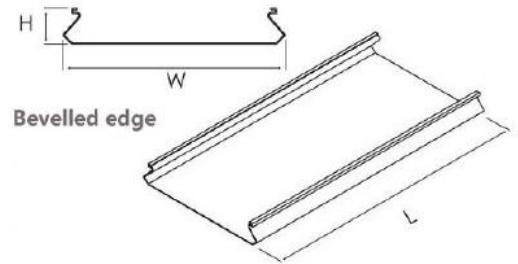

## Hot Sale Ceiling Models

**Clip-in**  
 $300 \times 300$  ;  $600 \times 600$   
 $700 \times 700$  ;  $800 \times 800$   
 Or Customized  
 (Unit: mm)

**Clip-in**  
 $300 \times 450$  ;  $300 \times 600$   
 $300 \times 1200$  ;  $400 \times 1200$   
 $500 \times 1300$  ;  $600 \times 1200$   
 Or Customized  
 (Unit: mm)

## Lay - in Ceiling Models

**Lay-in**  
 Up:  $595 \times 595$   
 Down:  $585 \times 585$   
 Height: 8 / 10  
 Or Customized  
 (Unit: mm)

**Lay-in**  
 Up:  $595 \times 595$   
 Down:  $575 \times 575$   
 Height: 8 / 10 / 17.5  
 Or Customized  
 (Unit: mm)

Strip Ceiling Models

**Strip Ceiling**

- 50 × up to 6000
- 100 × up to 6000
- 150 × up to 6000
- 200 × up to 6000
- 300 × up to 6000

Strip ceilings are available in lengths up to a maximum of 6000mm