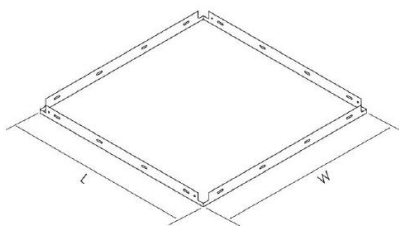

Hot Sale Ceiling Models

Clip-in
 300×300 ; 600×600
 700×700 ; 800×800
Or Customized
(Unit: mm)