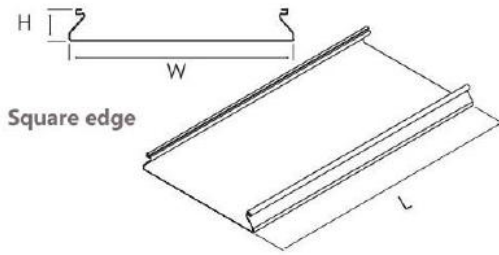

## Lay - in Ceiling Models

**Lay-in**  
 Up:  $595 \times 595$   
 Down:  $585 \times 585$   
 Height: 8 / 10  
 Or Customized  
 (Unit: mm)

**Lay-in**  
 Up:  $595 \times 595$   
 Down:  $575 \times 575$   
 Height: 8 / 10 / 17.5  
 Or Customized  
 (Unit: mm)

Strip Ceiling Models

**Strip Ceiling**

- 50 × up to 6000
- 100 × up to 6000
- 150 × up to 6000
- 200 × up to 6000
- 300 × up to 6000

Strip ceilings are available in lengths up to a maximum of 6000mm