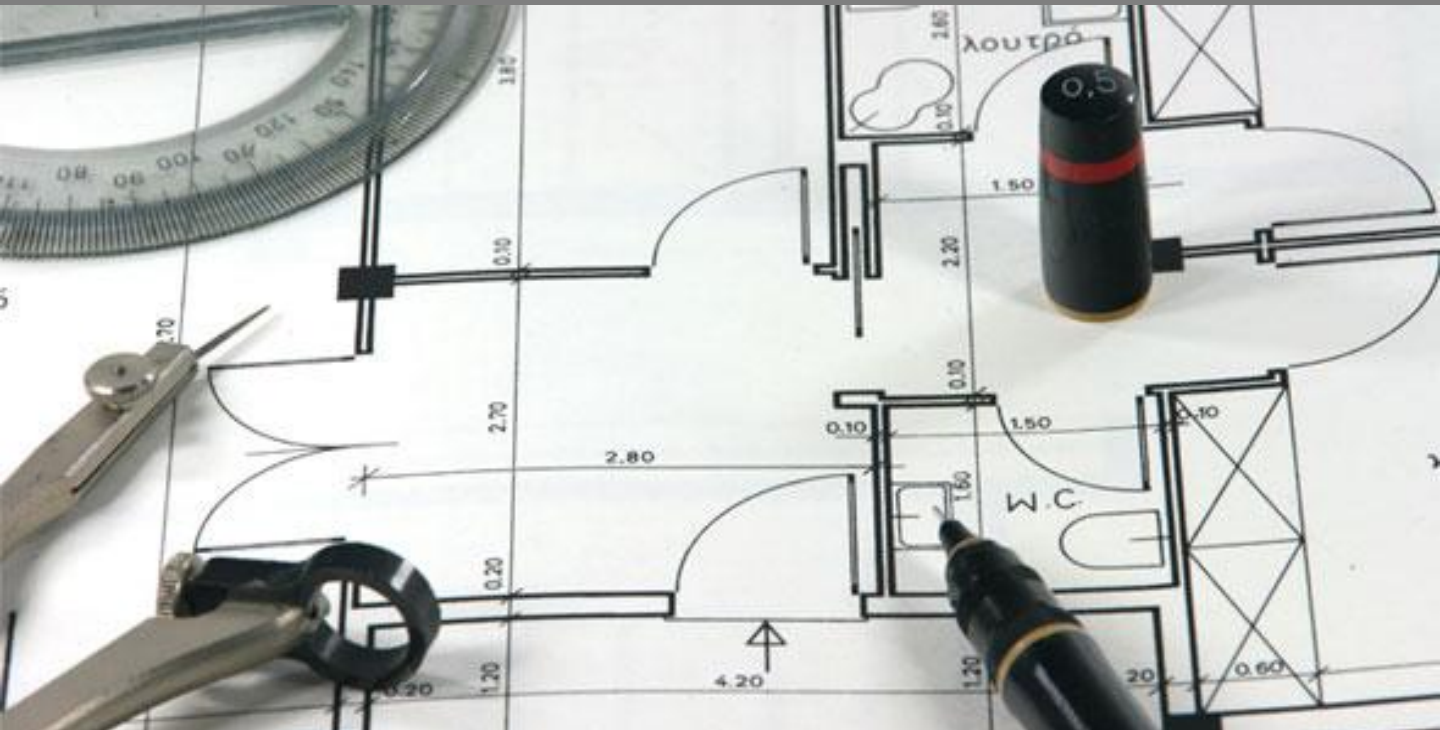

Avenida Ejército Nacional 418,
Miguel Hidalgo, Chapultpec Morales,
11570 Ciudad de México, CDMX

Tel. (México): +52 (55) 3145 5479
Tel. (Houston): +1 (832) 899 0758

E-mail: victor.hugo.garcia@enertechgroup.com.mx
www.enertechgroup.com.mx
www.enertechinternational.com