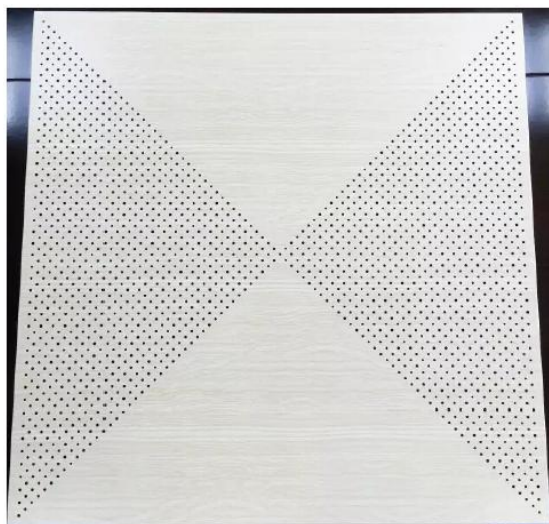

### Sun-Louvers

Width: 84mm

Sun-Louvers are available in lengths up to a maximum of 6000mm

Ceiling

Size: 600 × 600mm  
Color: Wooden color

Ceiling

Baffle Ceiling

Horizontal waves baffle ceiling