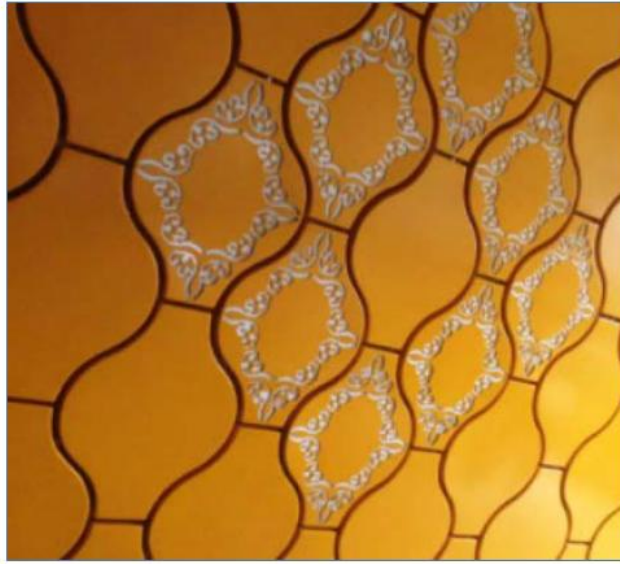

Non-standard Ceiling & Wall Panels

Non-Standard Ceiling & Wall Panels

Width: Up to a maximum of 2000mm

Length: Up to a maximum of 6000mm

Non-standard ceiling & Wall panels are available in customized designs and sizes according to project's requirements.