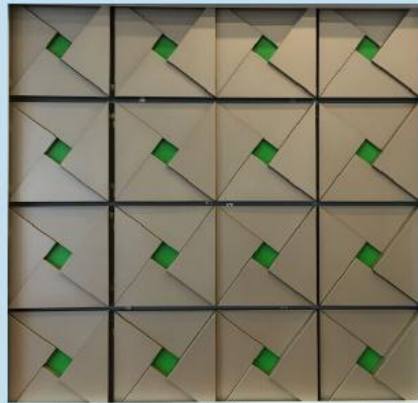

Sun - Louvers