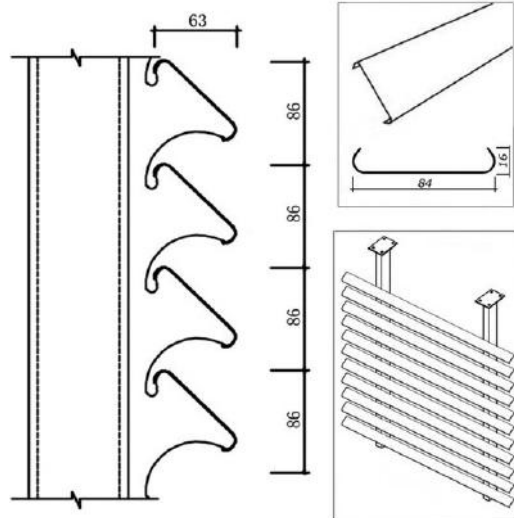

Sun - Louvers

Sun-Louvers

Width: 84mm

Sun-Louvers are available in lengths up to a maximum of 6000mm