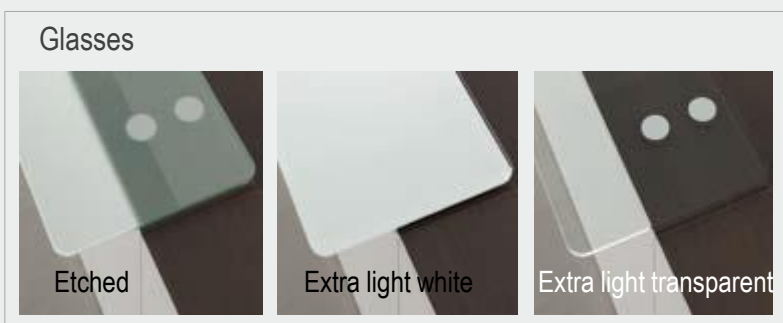

Allunghi - Returns

Cassettiere e mobili di servizio - Drawer Units

reception

TOP, SIDE AND LATERAL UNIT FINISHINGS

FRONTAL PANEL FINISHINGS

GLASS TOP FINISHINGS

MODULES

COUNTER COMPOSITION EXAMPLES