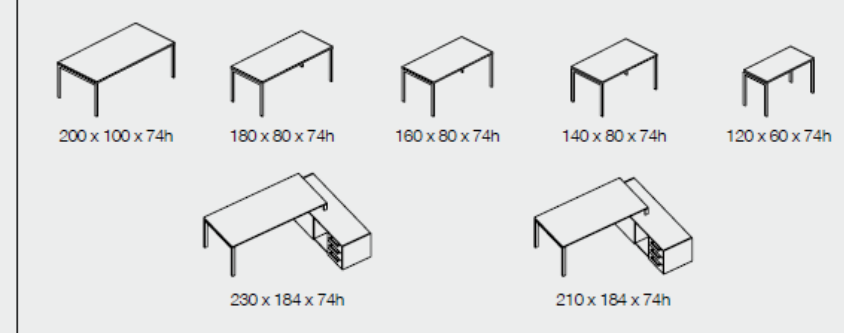

Scrivanie - Desks