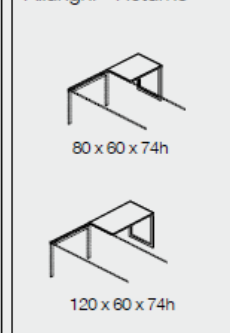

Allunghi - Returns

Cassettiere e mobili di servizio - Drawer Units

reception

TOP, SIDE AND LATERAL UNIT FINISHINGS

FRONTAL PANEL FINISHINGS

GLASS TOP FINISHINGS

MODULES

COUNTER COMPOSITION EXAMPLES