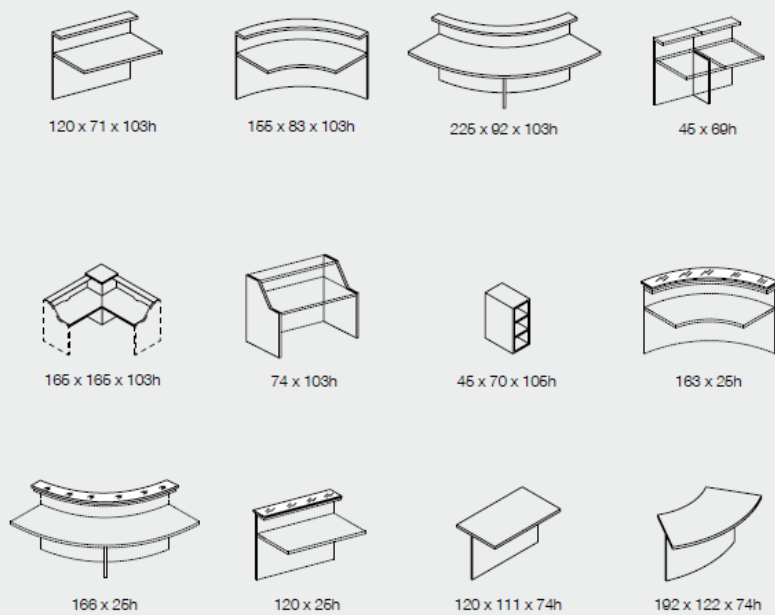

Allunghi - Returns

Cassettiere e mobili di servizio - Drawer Units

reception

TOP, SIDE AND LATERAL UNIT FINISHINGS

FRONTAL PANEL FINISHINGS

GLASS TOP FINISHINGS

MODULES

COUNTER COMPOSITION EXAMPLES