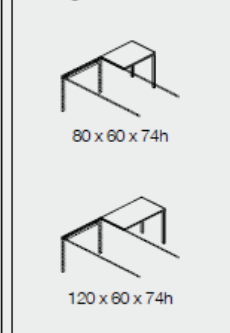

Allunghi - Returns

Cassettiere e mobili di servizio - Drawer Units

reception

TOP, SIDE AND LATERAL UNIT FINISHINGS

FRONTAL PANEL FINISHINGS

GLASS TOP FINISHINGS

MODULES

COUNTER COMPOSITION EXAMPLES