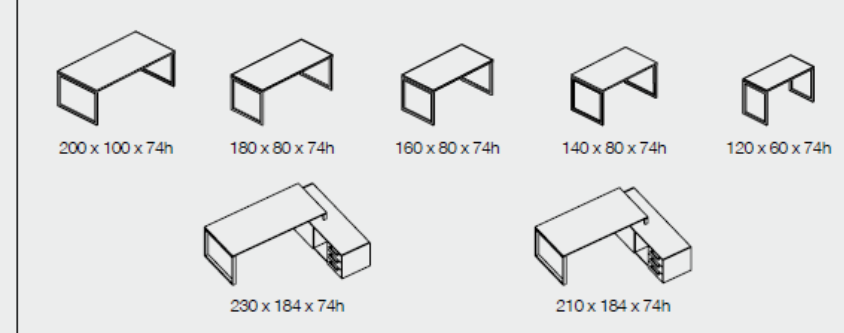

Scrivanie - Desks