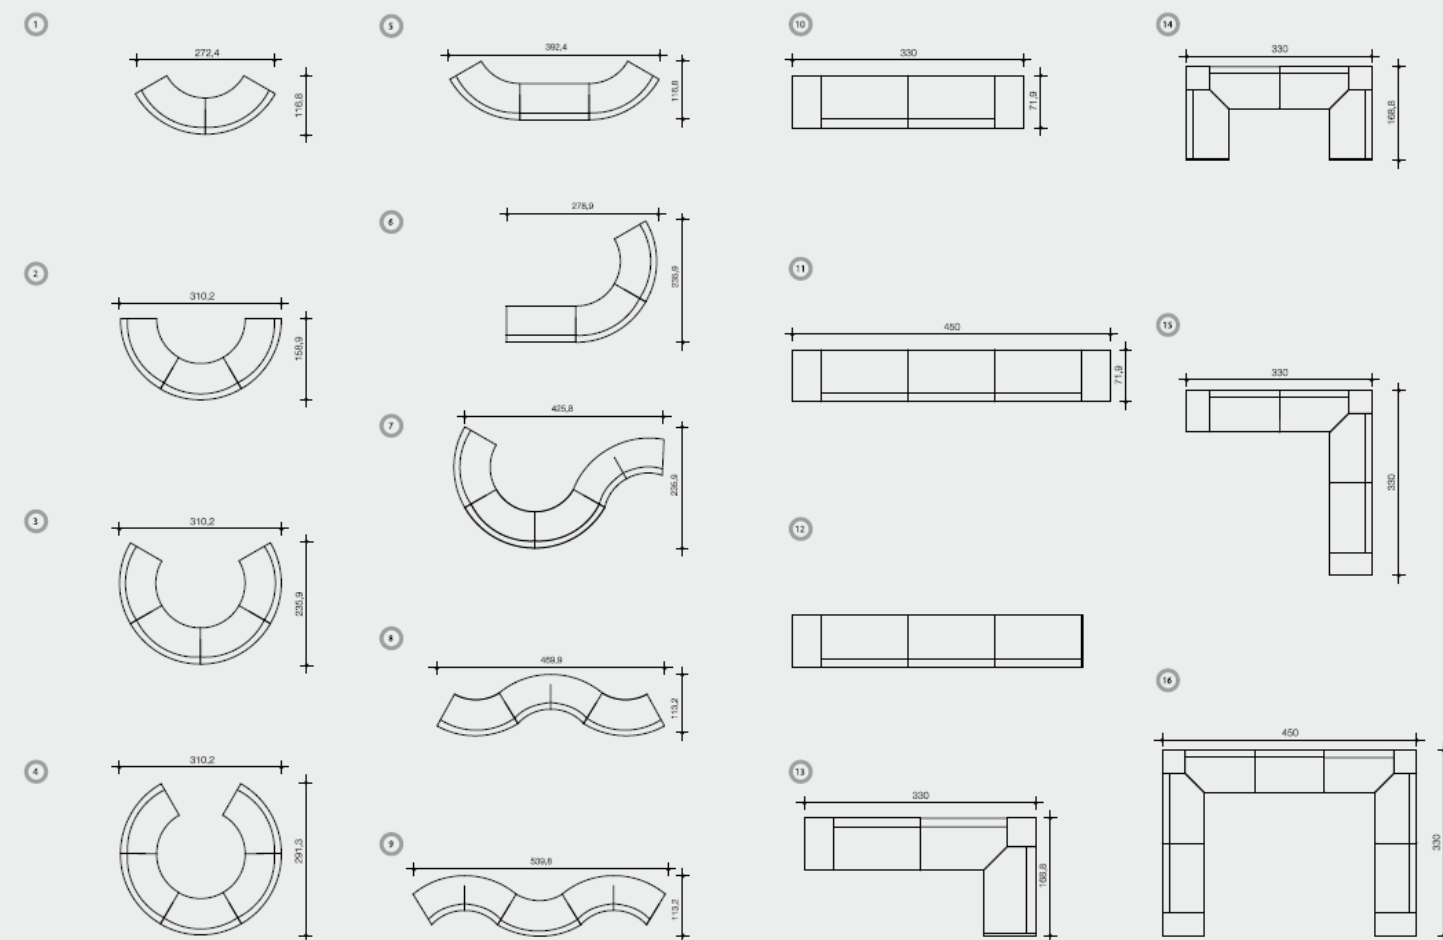

Allunghi - Returns

Cassettiere e mobili di servizio - Drawer Units

reception

TOP, SIDE AND LATERAL UNIT FINISHINGS

FRONTAL PANEL FINISHINGS

GLASS TOP FINISHINGS

MODULES

COUNTER COMPOSITION EXAMPLES